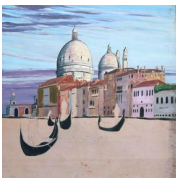

8032: OIL ON CANVAS PRINT OF VENICE

USD 200 - 300

With some people sailing on gondolas. No signature could be found. H: 30 in. L: 30 in.