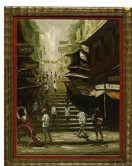

---

**8208: OIL ON CANVAS PAINTING OF THREE NAKED GIRLS**

USD 500 - 1,000

Signature to read G. Bogard. H: 40 in., L: 30 in.

---

**8209: CHINESE OIL PAINTING ON CANVAS**

USD 200 - 400

Signature on the lower right. W: 17 7/8 in., H: 23 3/4 in.