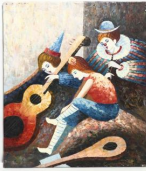

H: 24 in. L: 20 in.

---

**8219: OIL ON CANVAS PAINTING OF CLOWNS**

USD 100 - 200

H: 24 in L: 20 in.

---

**8220: OIL PAINTING ON CANVAS, OF WHITE FLOWERS IN VASE**

USD 400 - 500