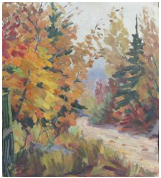

8030: OIL PAINTING OF AN AUTUMN LANDSCAPE

USD 300 - 500

Depicts a path with autumn trees on two sides. Not signed.

8031: LIONEL FIELDING DOWNES, CANADIAN (1900 - 1972)

USD 300 - 500

An oil painting that depicts a farming working on a field. Signed on bottom right to read Downes, dated 47. Lionel Fielding Downes was a Canadian artist, known for paintings. The record sold price for this artist is USD \$1,025 for his work, "Rue Richelieu", which was sold in 2009.