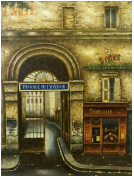

8196: LARGE OIL PAINTING ON CANVAS OF FRENCH STOREFRONTS

USD 150 - 250

Depicting a scene of French storefront. Signature on the bottom which is illegible. H: 36 in. L: 48 in.