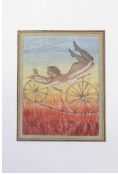

USD 300 - 500

Drawing of a lumber with his donkey, carrying wood logs on a mountain road, overlooking a village. Signed on bottom left, dated 1927. L: 14 1/2 in. H: 11 in.

8009: PAINTING ON PAPER OF A STUNT WOMAN