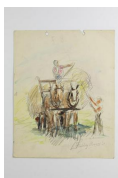

DR. RAFF'S PRIVATE COLLECTION OF ARTWORKS

8163: LIONEL FIELDING DOWNES, CANADIAN (1900 - 1972)

USD 300 - 500

A colored sketch of a traveler drawn on by a two-horse carriage. Signed on bottom right to read L. Fielding Downes. Lionel Fielding Downes was a Canadian artist, known for paintings. The record sold price for this artist is USD $1,025 for his work, "Rue Richelieu", which was sold in 2009. L: 11 1/4 in. H: 14 in.