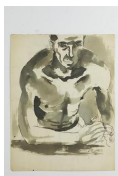

8162: LIONEL FIELDING DOWNES, CANADIAN (1900 - 1972)

USD 300 - 500

A watercolor self-portrait sketch of the artist in his prime. Signed on bottom right to read L. F. Downes. Lionel Fielding Downes was a Canadian artist, known for paintings. The record sold price for this artist is USD $1,025 for his work, "Rue Richelieu", which was sold in 2009. L: 9 in. H: 12 in.