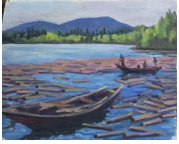

8026: LIONEL FIELDING DOWNES, CANADIAN (1900 - 1972)

USD 300 - 500

A watercolor painting that depicts a lumber and his horse carriage, carrying wood logs amongst a winter forest. Signed on bottom right to read Lionel Fielding Downes. Lionel Fielding Downes was a Canadian artist, known for paintings. The record sold price for this artist is USD \$1,025 for his work, "Rue Richelieu", which was sold in 2009.

8027: LIONEL FIELDING DOWNES, CANADIAN (1900 - 1972)

USD 300 - 500

An oil painting that depicts a houses and barns in a countryside. Signed on bottom right to read L. F. Downes, dated 42. Lionel Fielding Downes was a Canadian artist, known for paintings. The record sold price for this artist is USD \$1,025 for his work, "Rue Richelieu", which was sold in 2009.

DR. RAFF'S PRIVATE COLLECTION OF ARTWORKS

8029: LIONEL FIELDING DOWNES, CANADIAN (1900 - 1972)

USD 300 - 500

An oil painting that depicts fishermen on a boat with logs floating in lake. Signed on bottom right to read L. F. Downes, dated 47. Lionel Fielding Downes was a Canadian artist, known for paintings. The record sold price for this artist is USD \$1,025 for his work, "Rue Richelieu", which was sold in 2009.