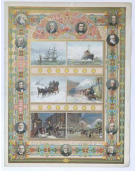

8066: LITHOGRAPH OF NOBLEMEN

USD 100 - 200

With multiple portraits around the border and panels of city street scenes, and traveling scenes in the center. W: 12 in. H: 16 in.