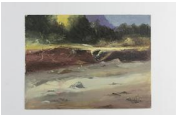

8152: WATERCOLOR PAINTING BY J. BOCKHOUT

USD 100 - 200

Of tree-lined pathway beside a river, and toward a bridge. Signed on bottom right to read J. Bockhout. L: 8 in. H: 5 1/2 in.

8153: OIL PAINTING OF A BEACH SCENE