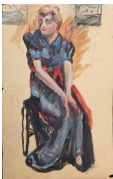

8033: LIONEL FIELDING DOWNES, CANADIAN (1900 - 1972)

USD 300 - 500

A painting that depicts a lady who is dressing in a long, blue dress, and sitting on chair. Signed on bottom right to read Lionel F. Downes, dated 42. Lionel Fielding Downes was a Canadian artist, known for paintings. The record sold price for this artist is USD $1,025 for his work, "Rue Richelieu", which was sold in 2009.