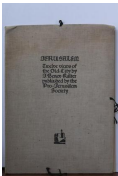

8057: PHOTO BOOK OF JERUSALEM

USD 100 - 150

A photo book of "Jerusalem - Twelve Views of the Old City," by J. Benor-Kalter, published by The Pro-Jerusalem Society. L: 11 in. H: 15 1/2 in.