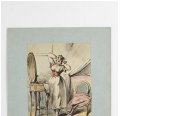

8129: WATERCOLOR PAINTING, SIGNED L. DENIZO

USD 300 - 500

Depicting of a young lady standing in front of her vanity table. Sign to the lower right to read L. Denizo. Painting Only: 6 in. H: 8 1/2 in. With Mounting: 9 1/2 in. H: 12 1/2 in.