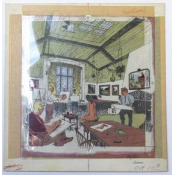

8077: WILLIAM SHOWELL, CANADIAN (1903 - 1984)

USD 300 - 500

Painting on paper of an art class. Titled "Art Club". Signed on bottom right to read Showell, dated Oct 10th. William Showell (1903 - 1984) was a Canadian painter, known for landscape, portrait and nude paintings. L: 15 1/2 in. H: 16 1/4 in.