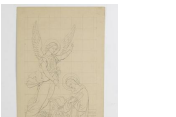

8129: WATERCOLOR PAINTING, SIGNED L. DENIZO

USD 300 - 500

Depicting of a young lady standing in front of her vanity table. Sign to the lower right to read L. Denizo. Painting Only: 6 in. H: 8 1/2 in. With Mounting: 9 1/2 in. H: 12 1/2 in.