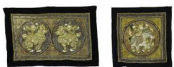

USD 200 - 300

Painted with Chinese figural on the green ground. H: 23 5/8 in. (60 cm)

8145: TWO THAI EMBROIDERED TAPESTRIES

USD 200 - 250

Highly detailed with beads and sequins and in various colors. One depicting a horse rider and the other depicting a figure riding an elephant. L: 36 in., H: 24 in.