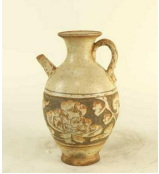

8225: ORIENTAL CRACKLE GROUND AND IRON RED GLAZED JUG

USD 200 - 300

H: 10 1/4 in.