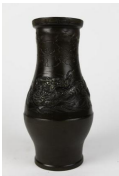

8025: JAPANESE BRONZE VASE

USD 120 - 220

H: 11 1/8 in.